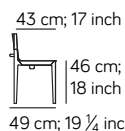

Consigliato da Amura Suggested by Amura

Dimensioni Dimension

SEDIA/ CHAIR

0,25 m³ kg 5

332

75 cm;
29 3/4 inch

49 cm; 19 1/4 inch

SEDIA/ CHAIR

0,37 m³ kg 6

326

65 cm;
25 5/8 inch

61,5 cm; 24 1/4 inch