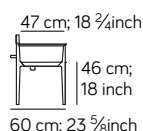

Consigliato da Amura Suggested by Amura

Dimensioni Dimension

SEDIA/ CHAIR

0,25 m³ kg 5

332

75 cm;
29 3/4 inch

49 cm; 19 1/4 inch

SEDIA/ CHAIR

0,37 m³ kg 6

326

65 cm;
25 5/8 inch

61,5 cm; 24 1/4 inch