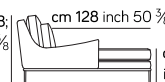

CHAISE LONGUE **119**

mt 12,71 m³ 1,38 m³ kg 48

cm 88; inch 34 5/8

cm 128; inch 50 3/8
cm 46; inch 18 1/8
cm 168; inch 66 1/8