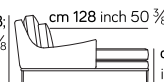

cm 128; inch 50 3/8  
cm 46; inch 18 1/8  
cm 168; inch 66 1/8

85 cm; 33 1/2 inch

85 cm; 33 1/2 inch

**CHAISE LONGUE** **019**

mt 12,69 m<sup>3</sup> 1,19 m<sup>3</sup> kg 45

cm 88; inch 34 5/8

cm 128; inch 50 3/8  
cm 46; inch 18 1/8  
cm 168; inch 66 1/8

85 cm; 33 1/2 inch

85 cm; 33 1/2 inch

**CHAISE LONGUE** **118**

mt 12,71 m<sup>3</sup> 1,38 m<sup>3</sup> kg 48

cm 88; inch 34 5/8

cm 128; inch 50 3/8  
cm 46; inch 18 1/8  
cm 168; inch 66 1/8

100 cm; 39 3/8 inch